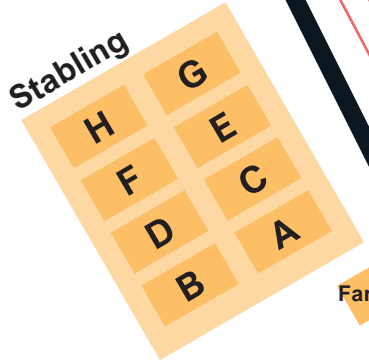

Site Map

CLOUD 11 – GAVILAN NORTH LLC CAROLINA INTERNATIONAL CCI AND HORSE TRIAL

GATE 8
Competitor
Entrance

Calloway Road

Five Points
Intersection

Montrose Road

Karen's Way

INTERACTIVE MAP
WITH XC VIDEO GUIDES